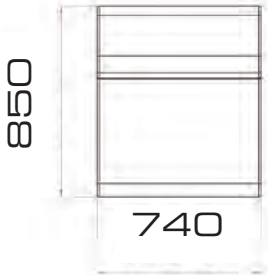

UP sofa modules

1 seater
with back rest.