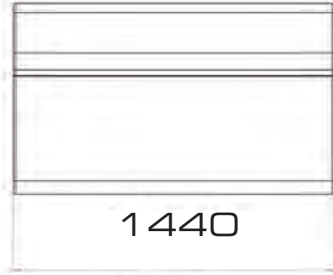

2 seater
with back rest.